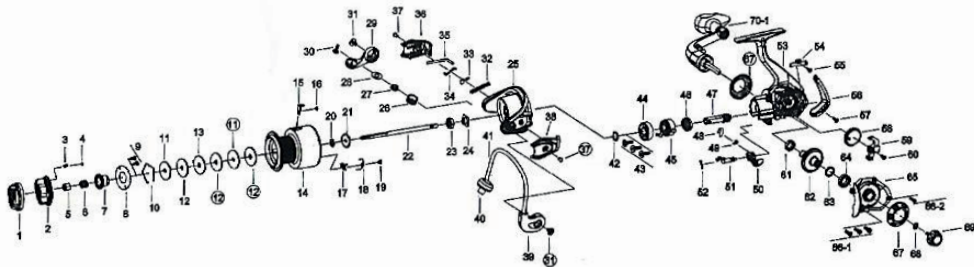

EXPLODE DRAWING

KEY NO	Parts Name
1	top drag decoration
2	top drag
3	spring
4	click stick
5	screw nut
6	spring
7	push holder
8	push holder plate
9	screw
10	star spring
11	washer
12	drag washer
13	ear washer
14	spool
15	wire holder
16	wire plate
17	click plate
18	spring
19	screw

KEY NO	Parts Name
20	click washer
21	click round
22	main shaft
23	screw
24	rotor plate
25	rotor
26	wire roller
27	bushings
28	bend holder
29	bend seat
30	screw
31	bend screw
32	strong spring
33	spring holder
34	bend shaft
35	wire stick
36	bend decoration
37	screw

KEY NO	Parts Name
38	square decoration
39	square seat
40	wire screw
41	wire
42	washer
43	screw
44	ball bearing
45	one-way ball bearing
46	ball bearing
47	gear shaft
48	reverse plate
49	screw
50	reverse button
51	reverse shaft
52	spring
53	body
54	slide plate
55	screw
56	body decoration

KEY NO	Parts Name
57	screw
58	gear
59	slide plate
60	screw
61	ball bearing
62	gear disk
63	gear washer
64	ball bearing
65	body cover
66-1	screw
66-2	screw
67	cover decoration
68	gear washer
69	handle cover
70	handle